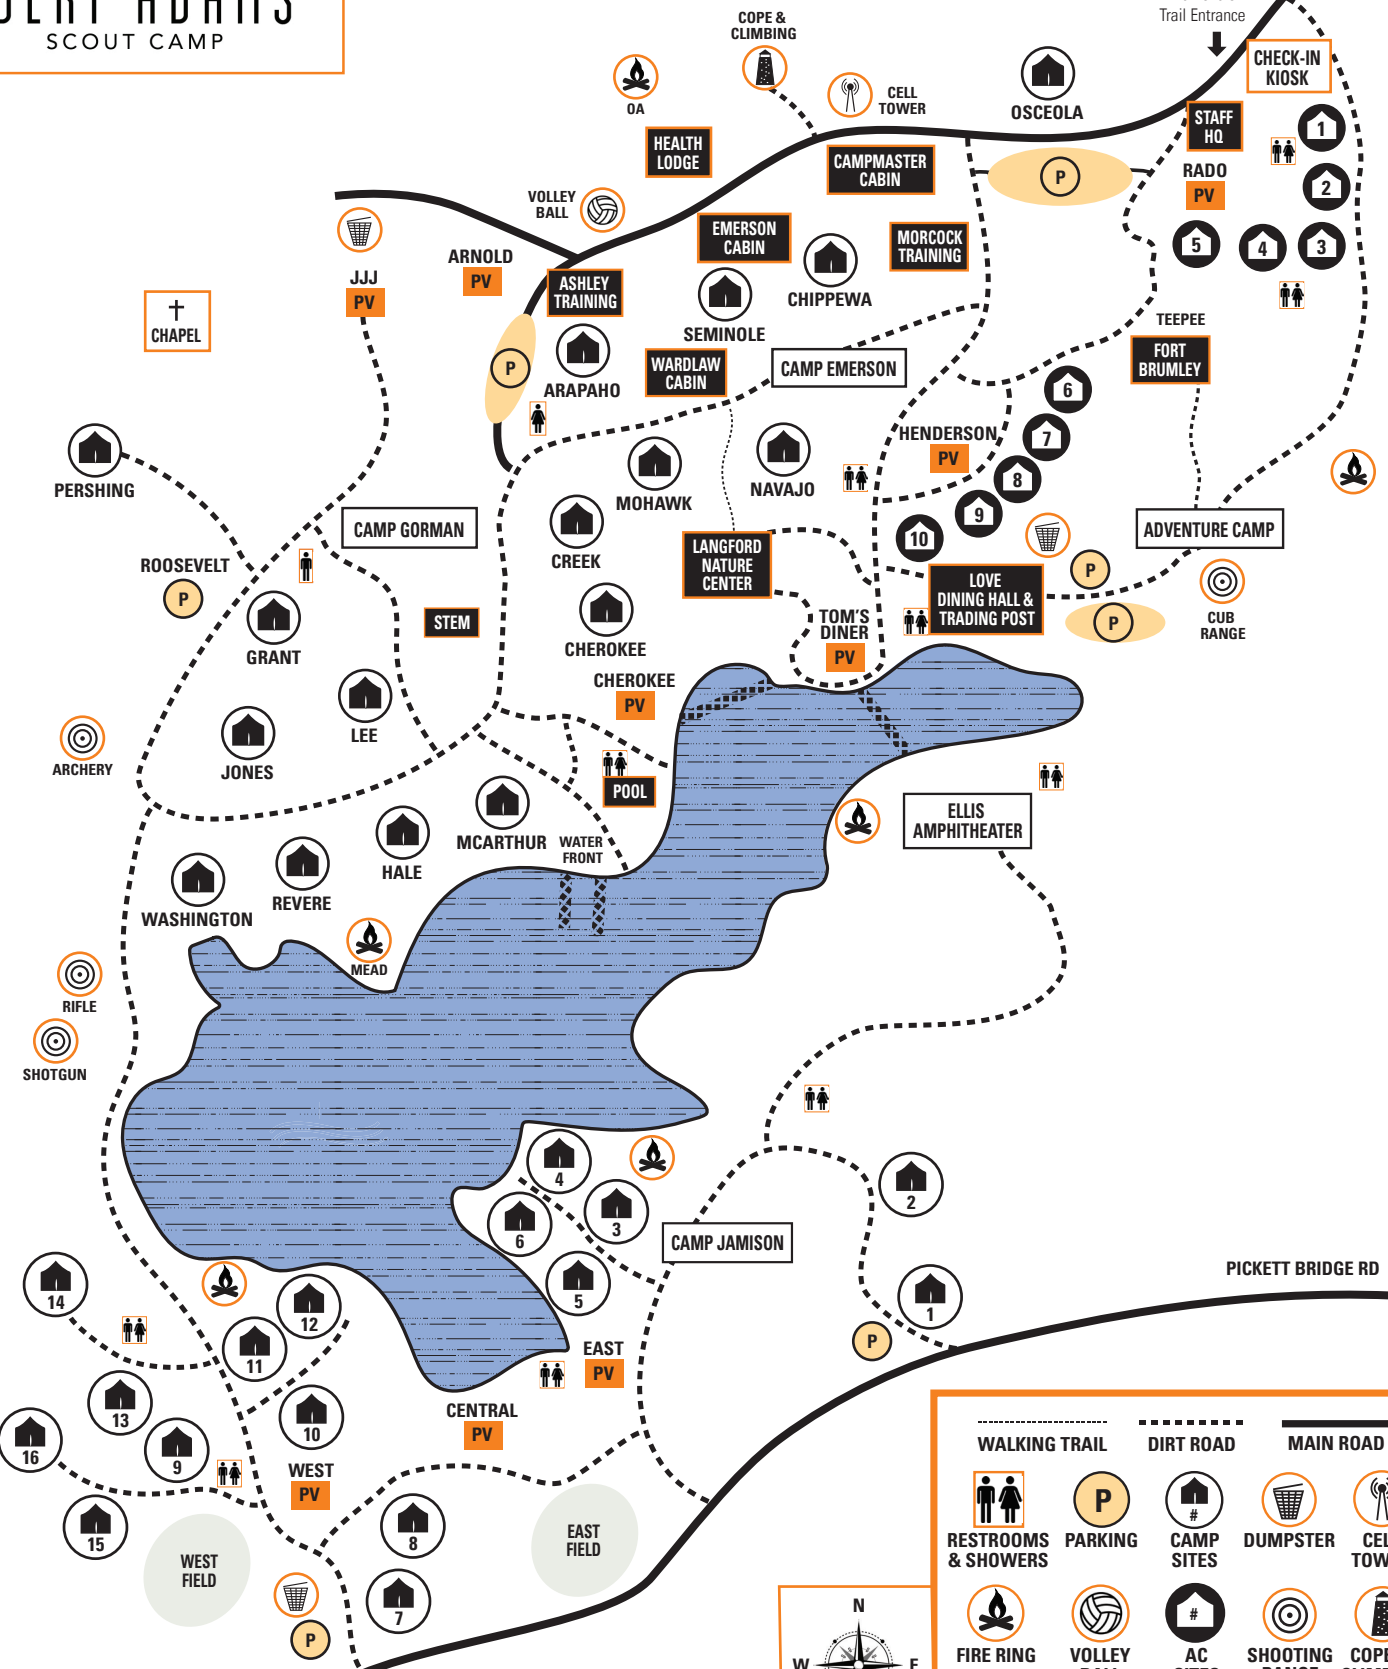

SCOUT RD
ENTRANCE →

Diamond J
Trail Entrance

CHAPEL

PERSHING

ROOSEVELT

ARCHERY

JONES

WASHINGTON

17

18

19

20

21

22

23

24