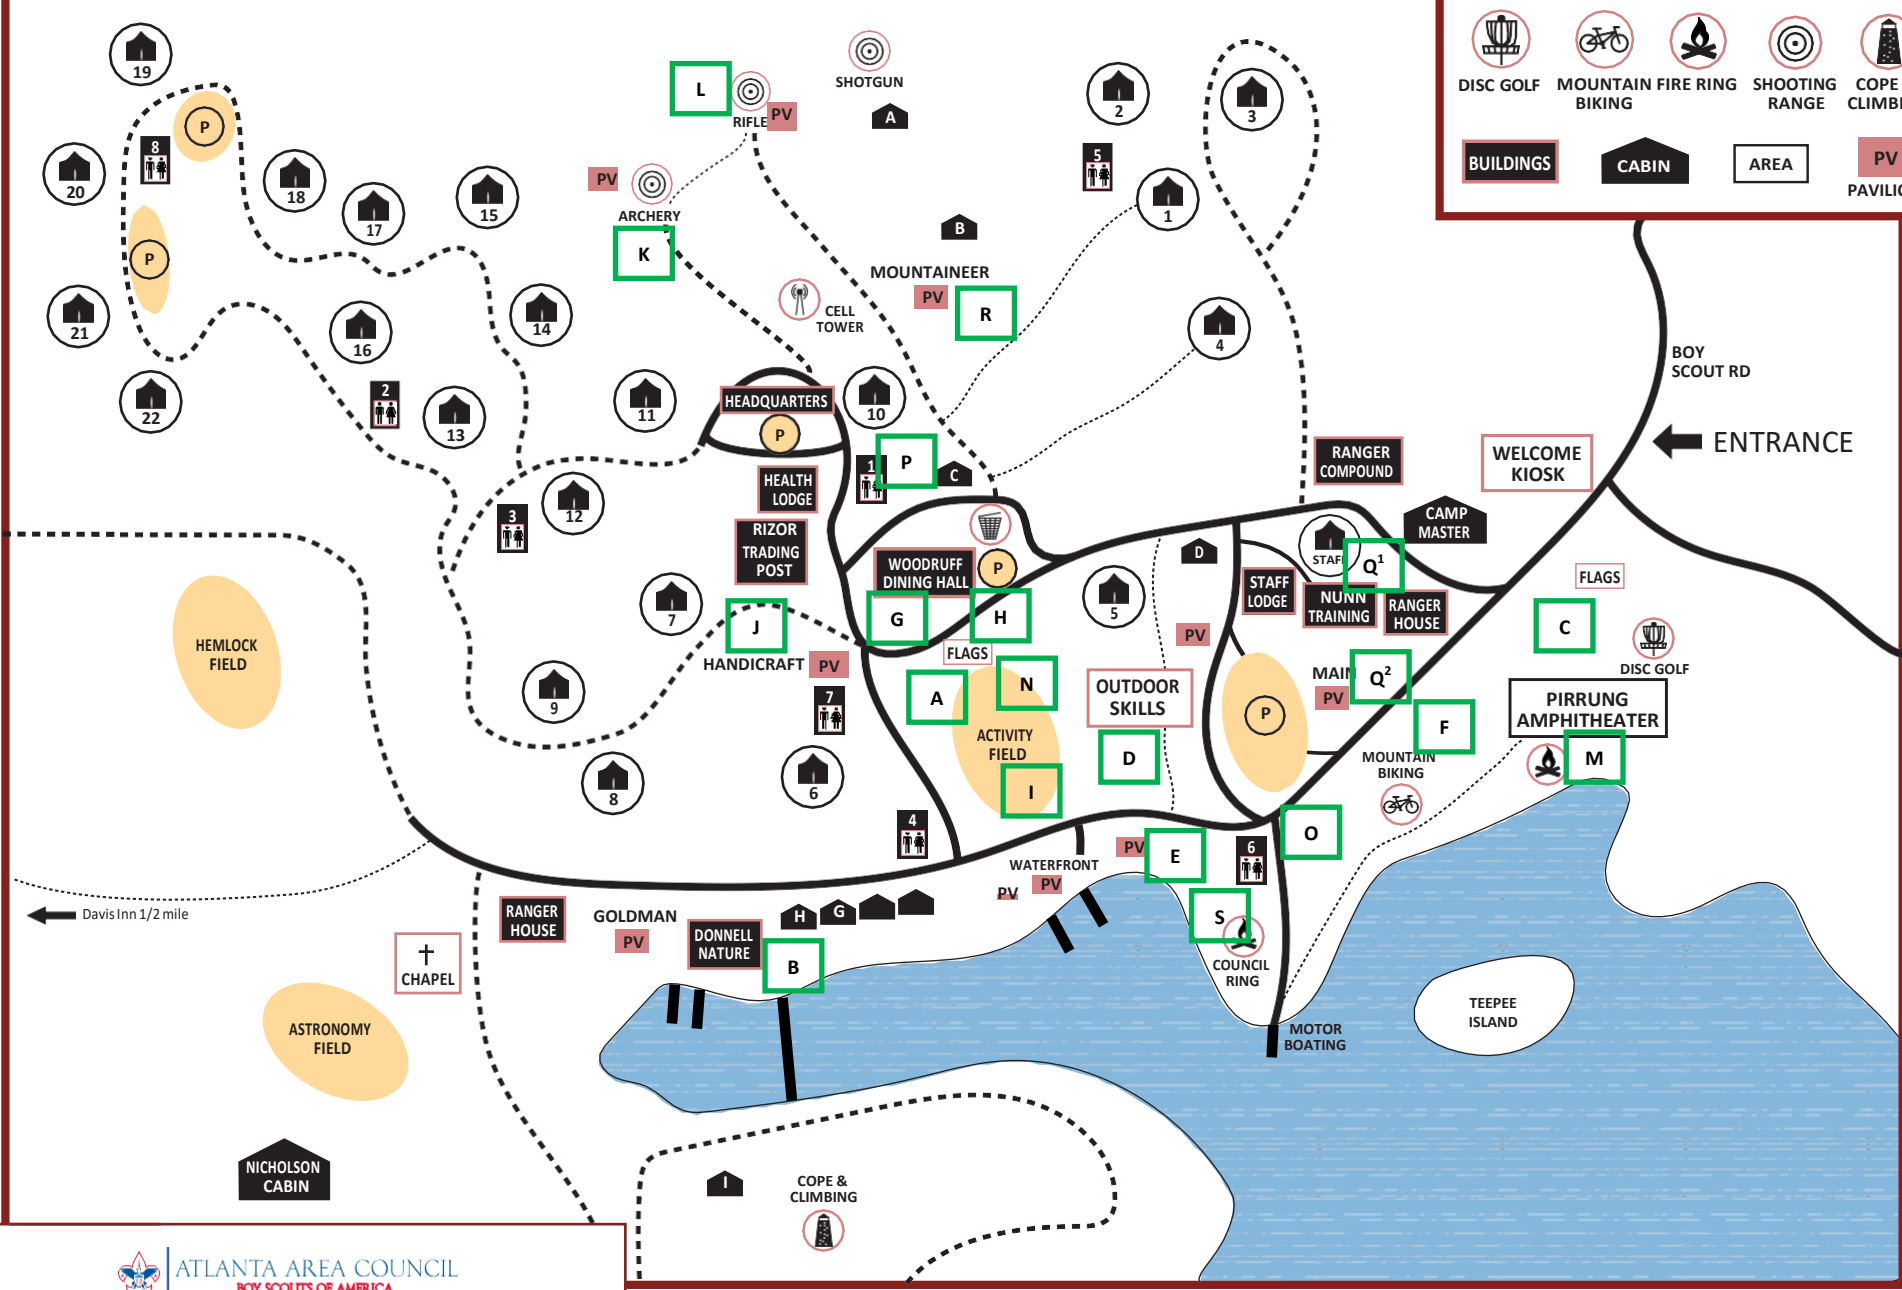

WOODRUFF

SCOUT CAMP

2020 SPRING FAMILY CAMPOUT
 Woodruff Scout Reservation
 31 Woodruff Dr
 Blairsville, GA 30512

2020 SPRING FAMILY CAMPOUT

WOODRUFF SCOUT RESERVATION

FRIDAY		
5:00 – 8:00 pm	Check-In	Q ¹ or Q ² locations
9 pm	Cars must be moved out of the campsites and to your assigned parking lots.	Staff HQ will be close for registration and will resume at 8:30 am in Nunn Building
SATURDAY		
8:00 am	Opening Ceremonies	Flag Poles
8:30 am	Check-in resumes	Nunn Building
8:30 am	Leader's Review Meeting	Nunn Building
Pre-register	Range Safety Briefing (required to shoot)	Pavilions by Archery & Rifle Ranges
DAYTIME ACTIVITIES 9 am – 4:30 pm		
1:30 pm-4:30 pm	Rocket Launching	Field by Shower House #3
7:45 pm	Closing Ceremonies	Flag Poles
8:00 pm	Campfire	Pirrung Amphitheatre
9:00 pm	Night Astronomy	Activity Field
10:30 pm	Lights Out	Campsite
SUNDAY		
8:00 am	Interfaith Chapel Service	Council Ring
9:00 am	Departure	

A	Blast Off —Upper Activity Field	K	Archery —Scout Archery Range
B	Dueling Asteroids —Nature Center (all day) Rocket Build / NASA (9 am—11:30 am)	L	BB Shooting —Rifle Range
C	Mission Control —Right Amphitheater Field	M	Campfire —Pirrung Amphitheater
D	Escape From Endor —Outdoor Skills	N	Open/Close Ceremonies —Flag Poles
E	Hubble —Waterfront	O	Shuttle Cockpit —Motor Boat Trail Rd
F	Water Rockets —Left Amphitheater Field	P	Gaga Ball —Across From Health Lodge
G	Craft / Paracord —Dining Hall Pavilion	Q¹	Leader Check In —Nunn Building
H	Thru The Worm Hole —Dining Hall Lawn	Q²	Participant Check In —Main Pavilion
I	Ion Control —Lower Activity Field	R	Sling Shots & Rubber band Shooting —Mountain Man
J	Constellation Game —Handicraft Pavilion	S	Interfaith Service — Council Ring

Dining Hall Meal Times (for pre-ordered meals):
Breakfast- 7:15-7:45am
Lunch- 12:00-12:30pm
Supper- 6:00-6:30

Except Shooting Sports These activities are first-come / first-served 9 am-11:30 am & 1:30 pm-4:30 pm.