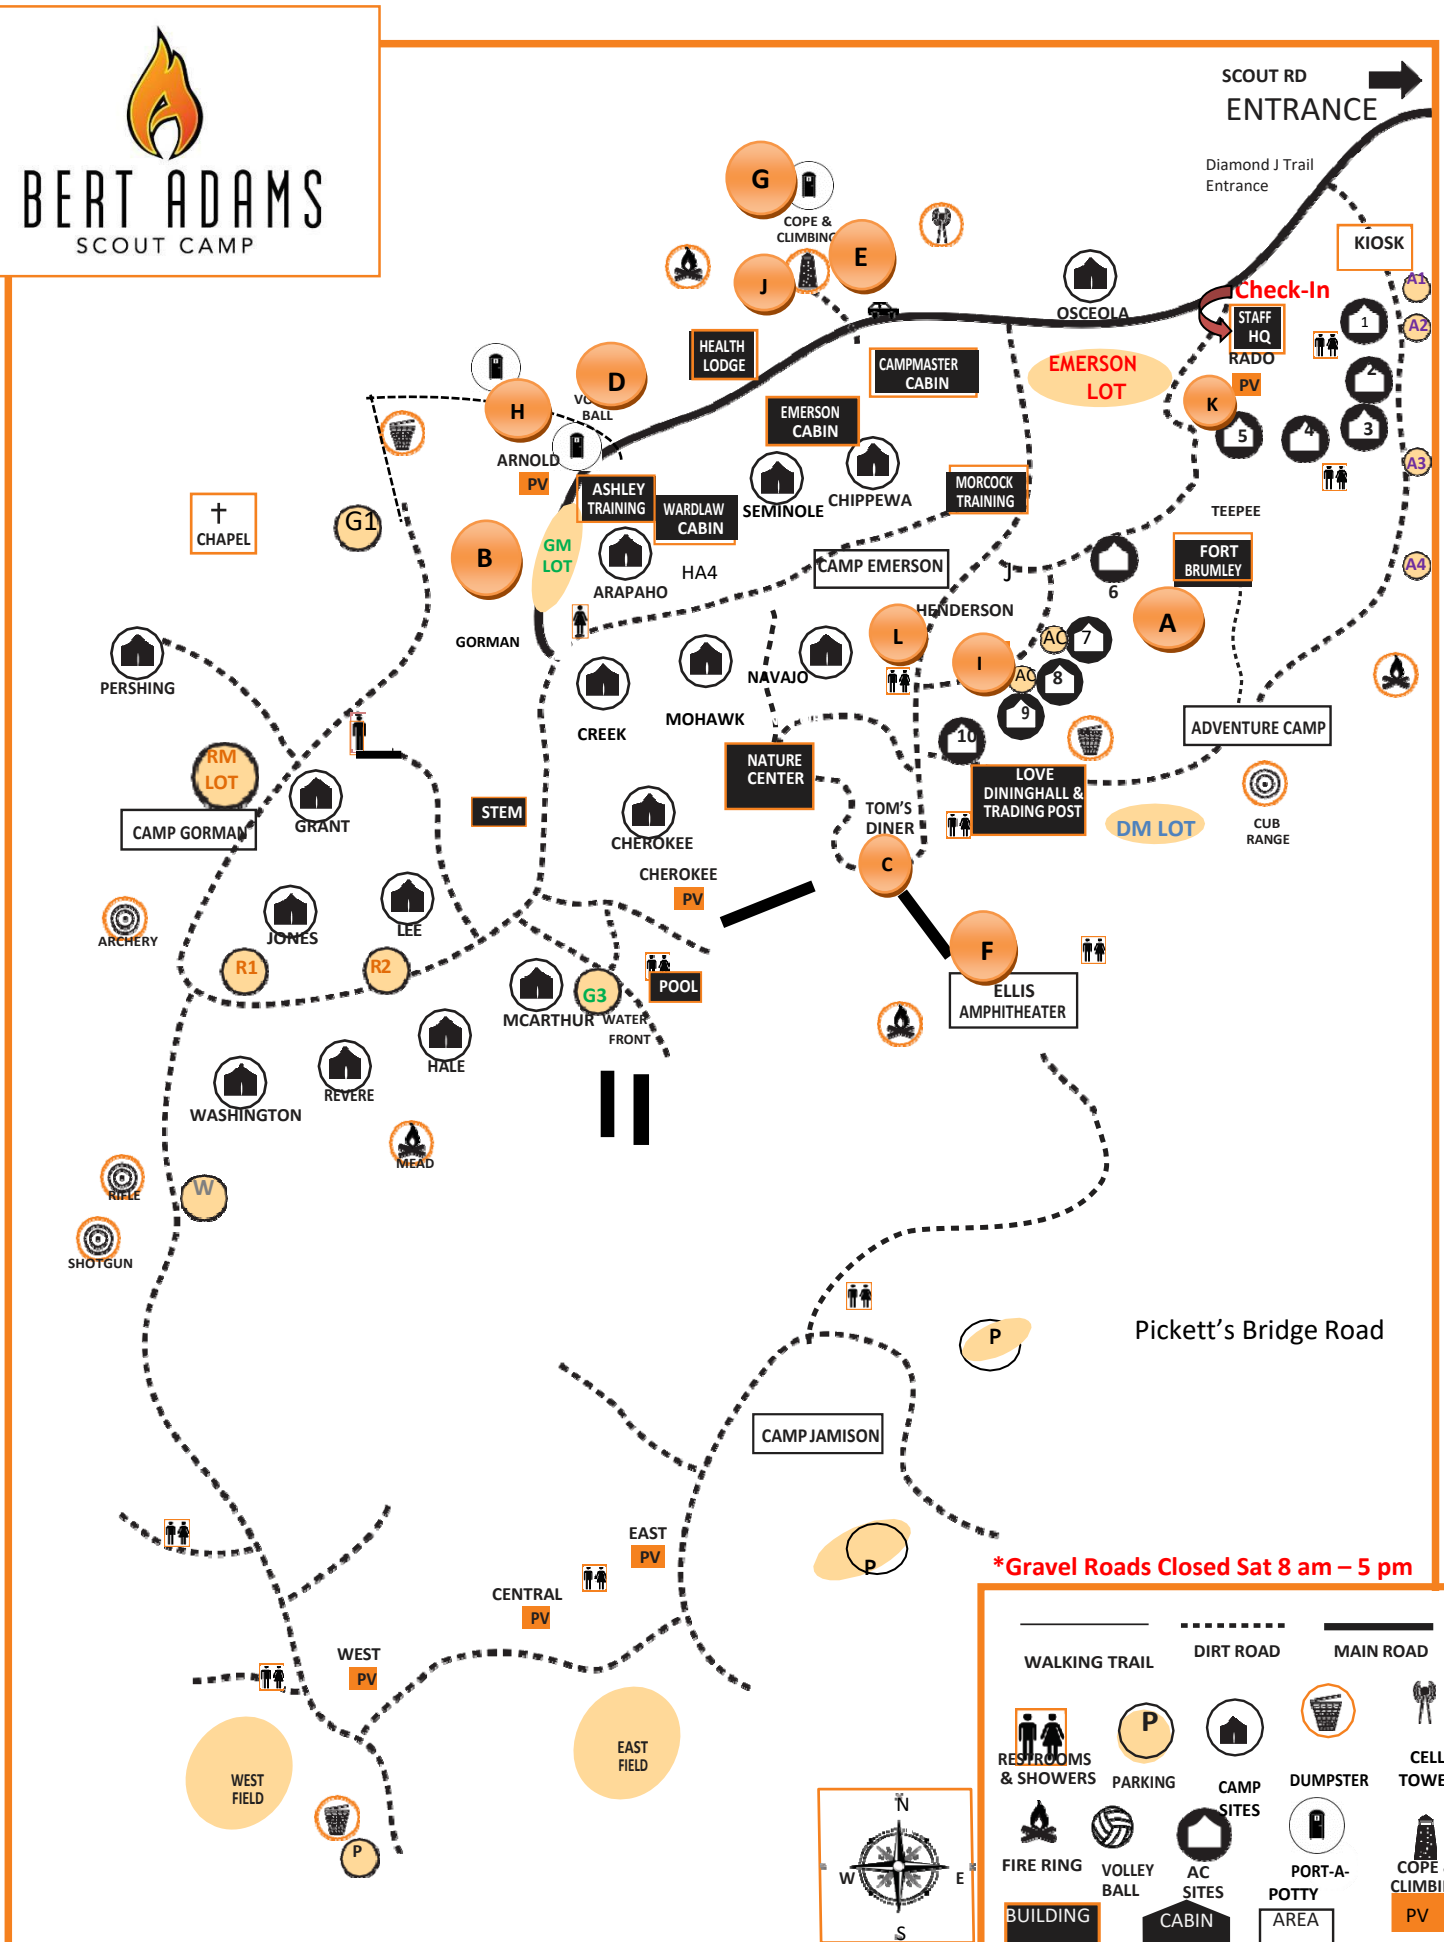

# BERT ADAMS SCOUT CAMP

**\*Gravel Roads Closed Sat 8 am – 5 pm**

WALKING TRAIL	DIRT ROAD	MAIN ROAD

### Spooky-Ree Schedule & Program Information

FRIDAY		
4:00 pm	Check-In	Staff HQ (please send one adult leader)
9:00 pm	Cars must be moved out of the campsites and to parking lots.	
SATURDAY		
7:00am	Breakfast	Love Dining Hall
8:00 am	Opening Ceremonies/Range Safety Briefing	Love Field Flagpole
DAYTIME ACTIVITIES 9:00 am – 5:30 pm		
9:00 am	Science Machine	Ellis Amphitheater
12:00pm-1:00pm	Grab n go Lunch	Outside Love Dining Hall
6:00 pm	Dinner	Love Dining Hall
7:45 pm	Closing Ceremonies	Love Field Flagpole
7:55 pm	Trick-or-Treat	In-route to Campfire
8:00 pm	Campfire Program/Trick or Treat	Ellis Amphitheater
10:30 pm	Lights Out	Campsite
SUNDAY		
8:00 am	Interfaith Chapel Service	Henderson Pavilion
9:00 am	Departure (All participants checked out by 10am)	

### Program Activities

<b>A</b>	<b>Boo Build/ Photo Booth</b> – Fort Brumley	<b>G</b>	<b>Slacklining</b> – COPE Area
<b>B</b>	<b>Carnival</b> – Upper Gorman Field	<b>H</b>	<b>Mini Monster Maker Space/</b> – Arnold Pavilion <b>Haunted Hayride</b>
<b>C</b>	<b>Fishing</b> – Tom’s Diner (All DAY/UNSCHEDULED)	<b>I</b>	<b>Leather working</b> – Henderson Pavilion
<b>D</b>	<b>All Ranges</b> – Health Lodge Field	<b>J</b>	<b>Mini Monster Maker Space</b> – COPE Pavilion
<b>E</b>	<b>Capture the Ghost</b> – COPE Field	<b>K</b>	<b>Ham Radio</b> – In front of Staff HQ
<b>F</b>	<b>Science Machine</b> – Ellis Amphitheater	<b>L</b>	<b>Oogie Boogie Ball</b> –Gaga Gaga Pits

### Quadrants

**Quad 1:** Hayride, Mini Monster Makerspace, Carnival Area

**Quad 2:** All Ranges

**Quad 3:** Slacklining, Capture the Ghost, Mini Monster Makerspace

**Quad 4:** Oogie Boogie Ball, Leather Working, Radio, Boo Build, Photo Booth